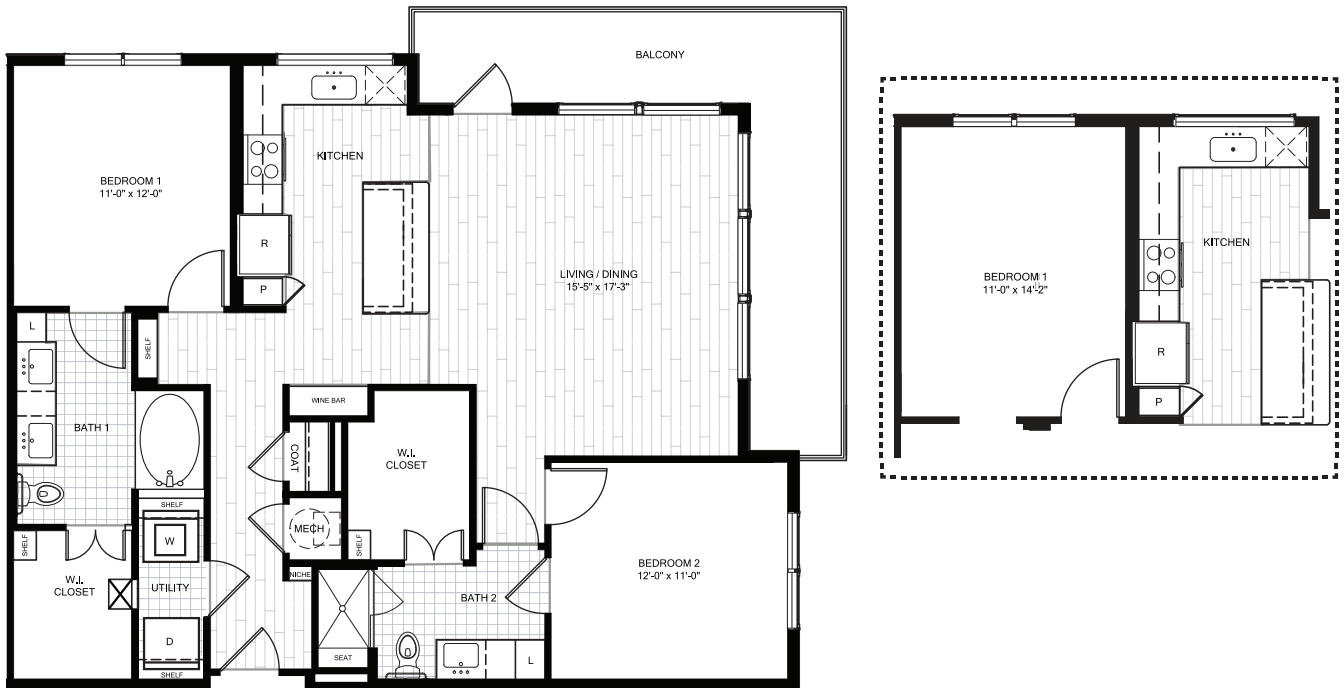

2G

2 BED / 2 BATH

1384

SQ. FT.

THE BRANCH

4670 Amesbury Drive | Dallas, TX 75206

855-999-4802 | www.liveatthebranch.com

All dimensions and square footages are approximate