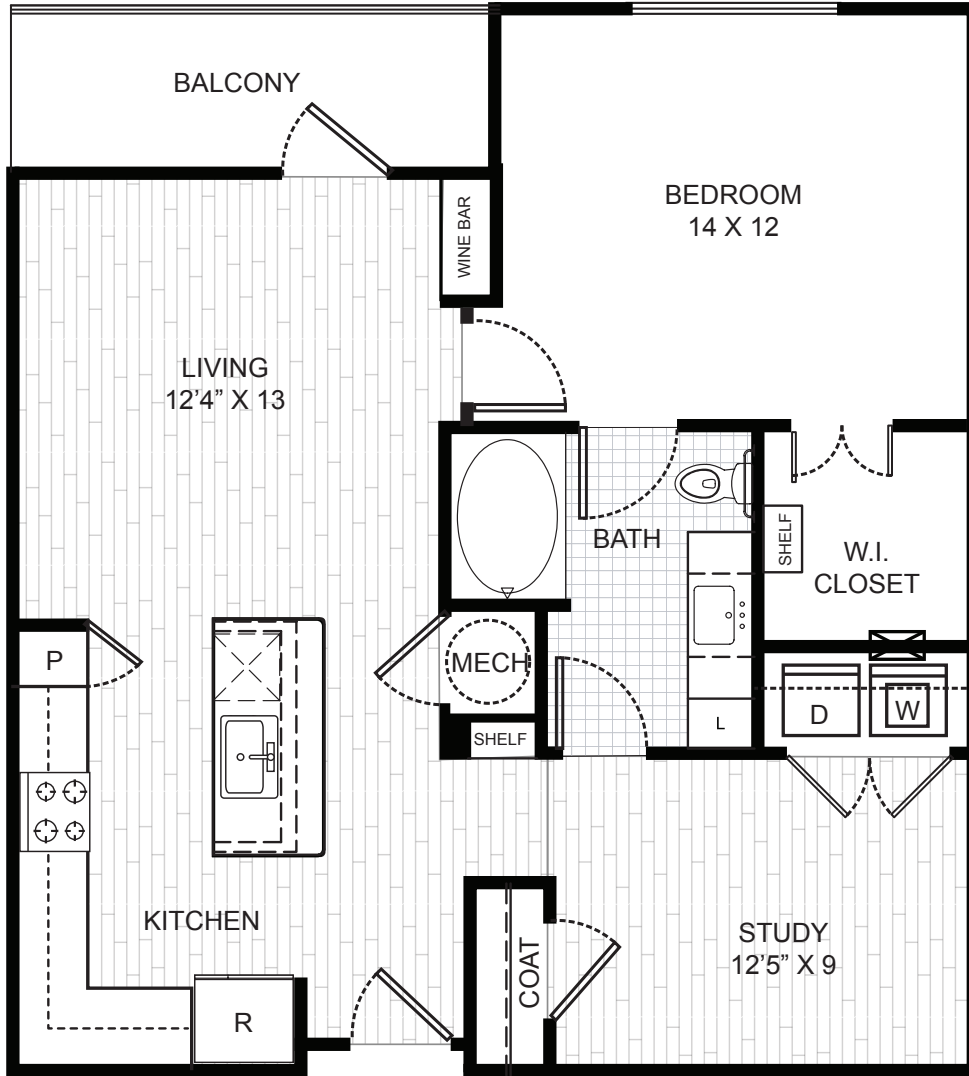

1M

1 BED / 1 BATH

925

SQ. FT.

THE BRANCH

4670 Amesbury Drive | Dallas, TX 75206

855-999-4802 | www.liveatthebranch.com

All dimensions and square footages are approximate